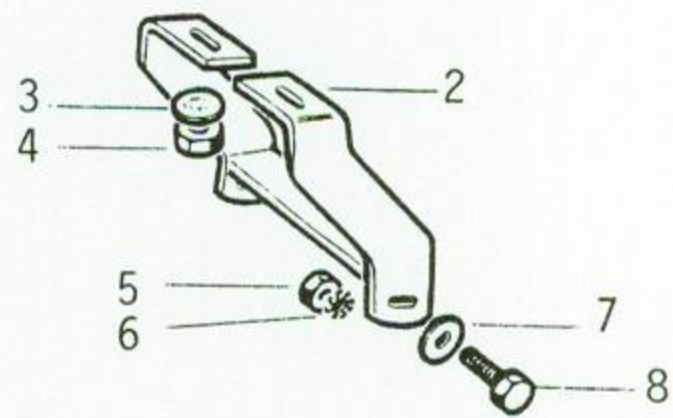

**PARTS EXCLUSIVE TO  
MODELS: 50 VLC & MOBY  
(20, 25 AND 30 MPH)**

 **MOTOBECANE**

### IMPORTANT

THE SPARE PARTS ILLUSTRATED IN THIS SECTION ARE THOSE WHICH ARE UNIQUE AND EXCLUSIVE TO THE MODEL "50VLC" AND "MOBY." SPARE PARTS WHICH ARE NEEDED FOR THE REPAIR OF A MODEL "50VLC" AND/OR "MOBY" AND WHICH ARE NOT CONTAINED IN THIS SECTION CAN BE FOUND IN THE CATALOG SECTION ENTITLED "PARTS CATALOG, MODEL 50" OF THE MOTOBECANE DEALER SERVICE MANUAL.

INDEX	PART NUMBER	QTY ASSY.	DESCRIPTION
1	53567	1	Seat
2	53568	1	Rear Bracket
3	01113	2	Washer
4	00011	2	Nut
5	00010	2	Nut
6	01172	2	Washer
7	00057	2	Washer
8	22588	2	Bolt

Seat  
Fig. 1

INDEX	PART NUMBER	QTY ASSY.	DESCRIPTION
1	24403	1	Mirror (Left)
1	24403	1	Mirror (Right)