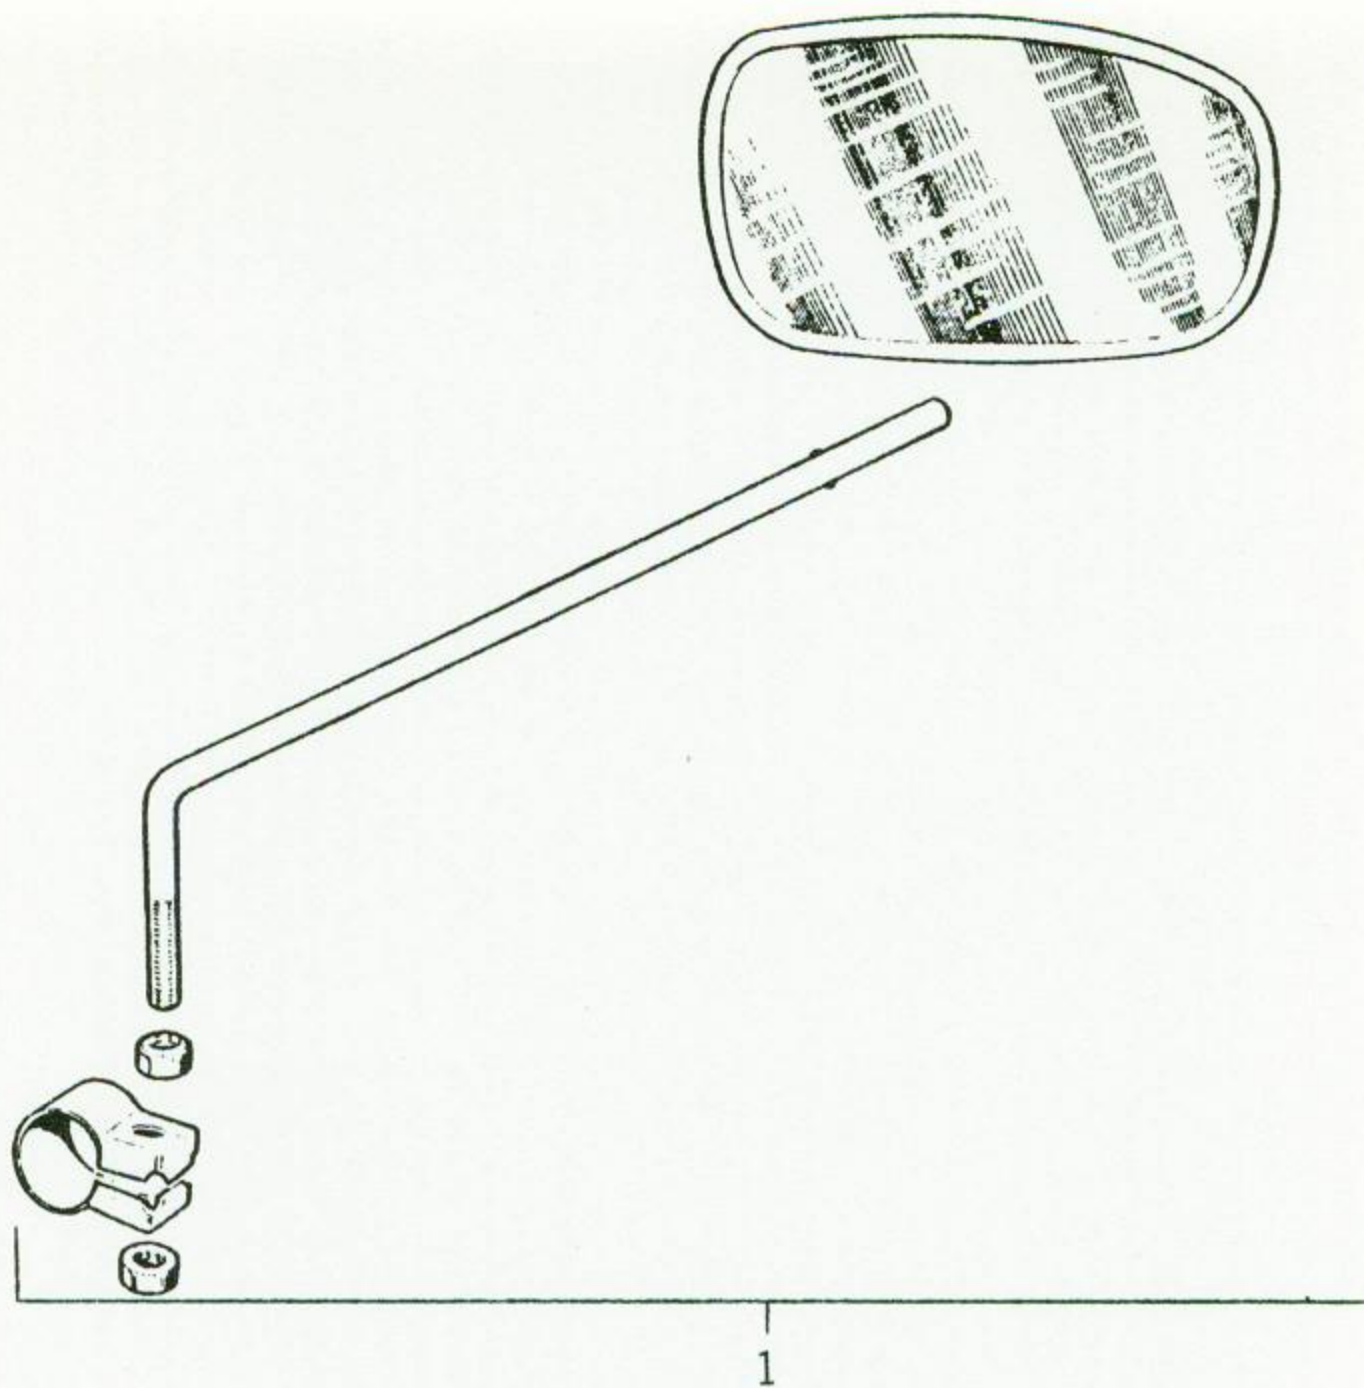

### IMPORTANT

THE SPARE PARTS ILLUSTRATED IN THIS SECTION ARE THOSE WHICH ARE UNIQUE AND EXCLUSIVE TO THE MODEL "50VLC" AND "MOBY." SPARE PARTS WHICH ARE NEEDED FOR THE REPAIR OF A MODEL "50VLC" AND/OR "MOBY" AND WHICH ARE NOT CONTAINED IN THIS SECTION CAN BE FOUND IN THE CATALOG SECTION ENTITLED "PARTS CATALOG, MODEL 50" OF THE MOTOBECANE DEALER SERVICE MANUAL.

INDEX	PART NUMBER	QTY ASSY.	DESCRIPTION
1	53567	1	Seat
2	53568	1	Rear Bracket
3	01113	2	Washer
4	00011	2	Nut
5	00010	2	Nut
6	01172	2	Washer
7	00057	2	Washer
8	22588	2	Bolt

Seat  
Fig. 1

INDEX	PART NUMBER	QTY ASSY.	DESCRIPTION
1	24403	1	Mirror (Left)
1	24403	1	Mirror (Right)